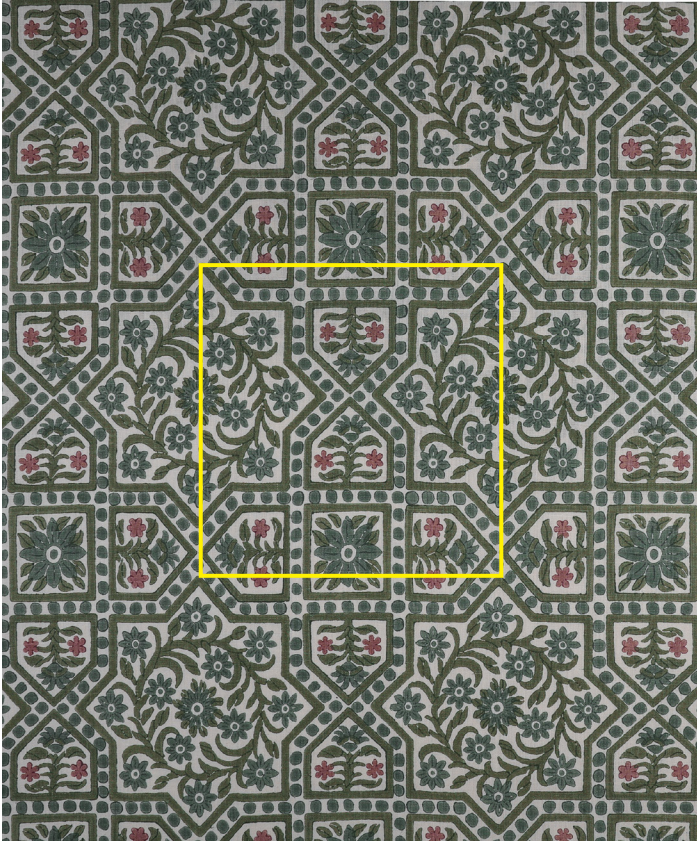

namaysamay

Tulsi Bagan Moss Green | TUL-06-RFD

Design Tulsi Bagan

Colour Moss Green

Code TUL-06-RFD

Composition 100% Linen

Width 137.5cm / 54in

Repeat 27cm (h) 27cm (v)
10.5in (h) 10.5in (v)